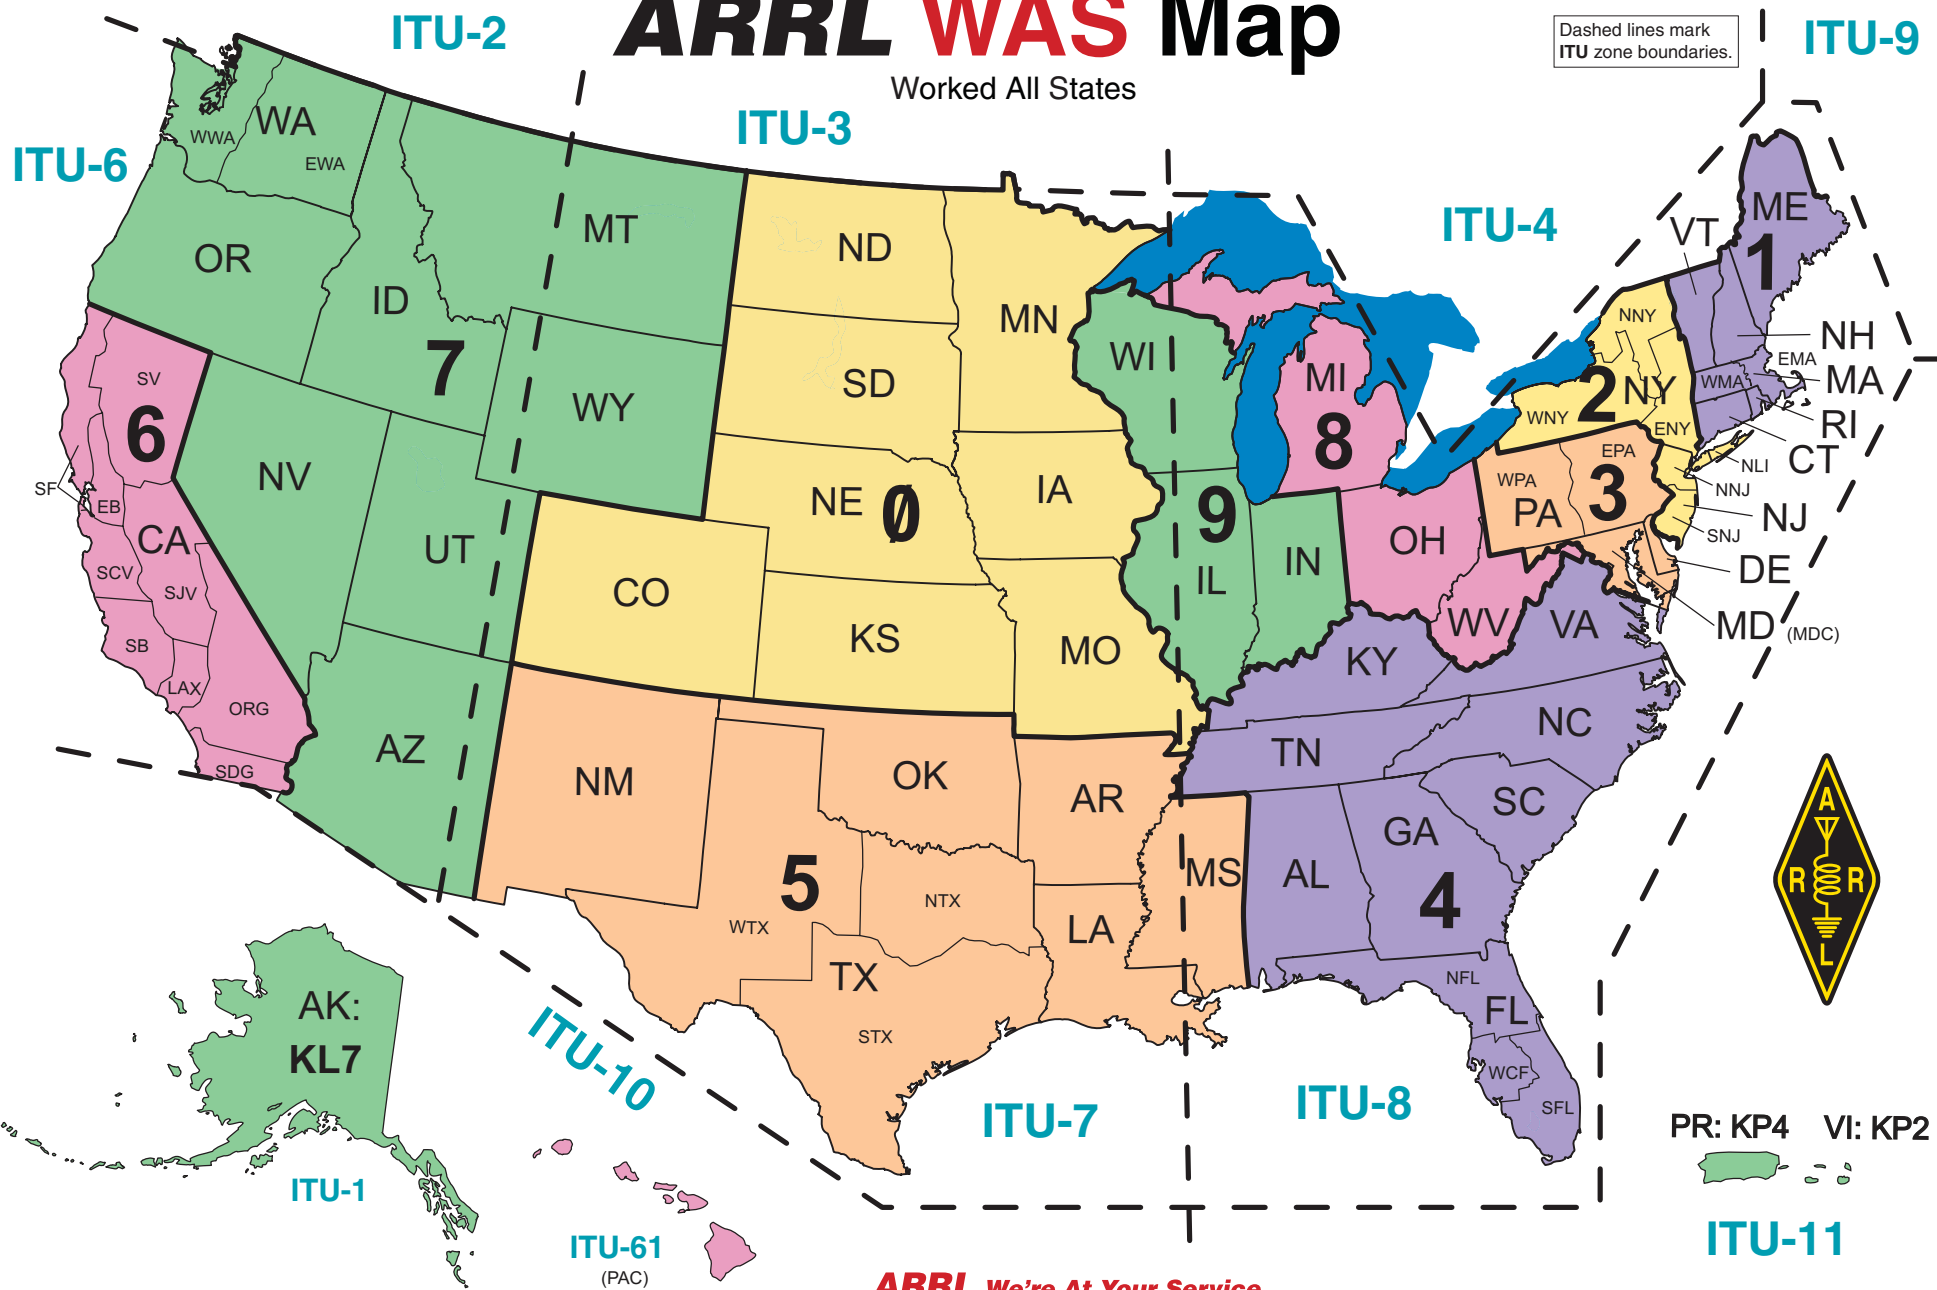

# ARRL WAS Map

Worked All States

Dashed lines mark ITU zone boundaries.