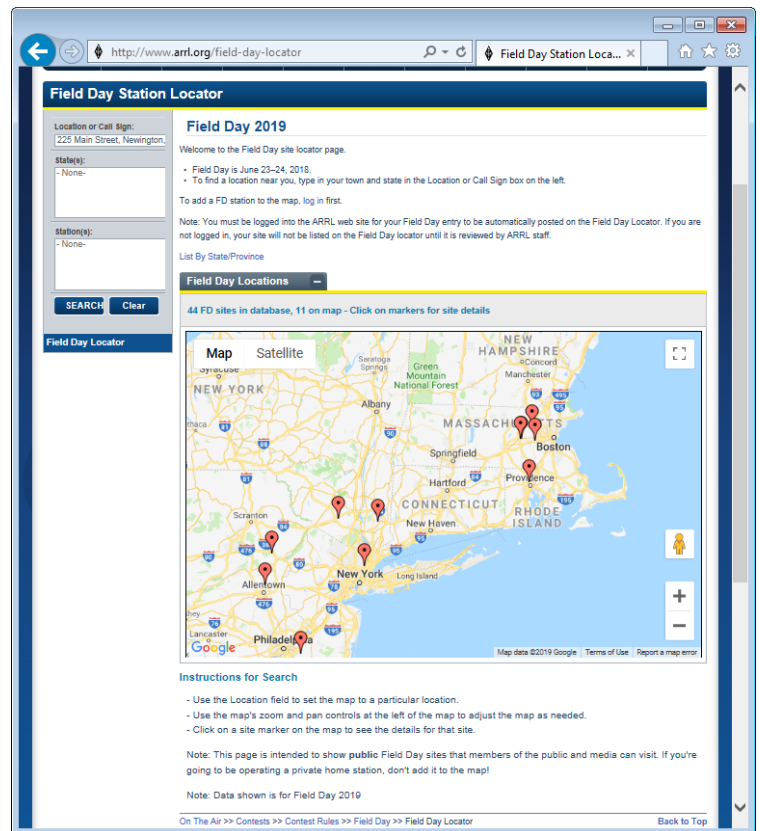

2019 ARRL Field Day Site Locator

To help your club or group “spread the word” about its 2019 Field Day operations, the ARRL is pleased to offer its FIELD DAY Site Locator.

If you are a club wishing to post your information:

Have a designated club official visit the online site at <http://www.arrl.org/field-day-locator>

Enter the location and club information (select “Add a station”). This will get your Field Day operation added to a Google Map tool, which will provide potential visitors with your club’s location and contact data.

If you are looking for a Field Day site to visit or join:

Visit the Field Day Locator site at <http://www.arrl.org/field-day-locator> and find listings by state.

Once you find an entry in your area, click on the name shown on the right and the information will pop into the information box as well as display as a “push pin” on the map screen.

(Example: Screenshot of Northeastern US locations as of February 28, 2019)