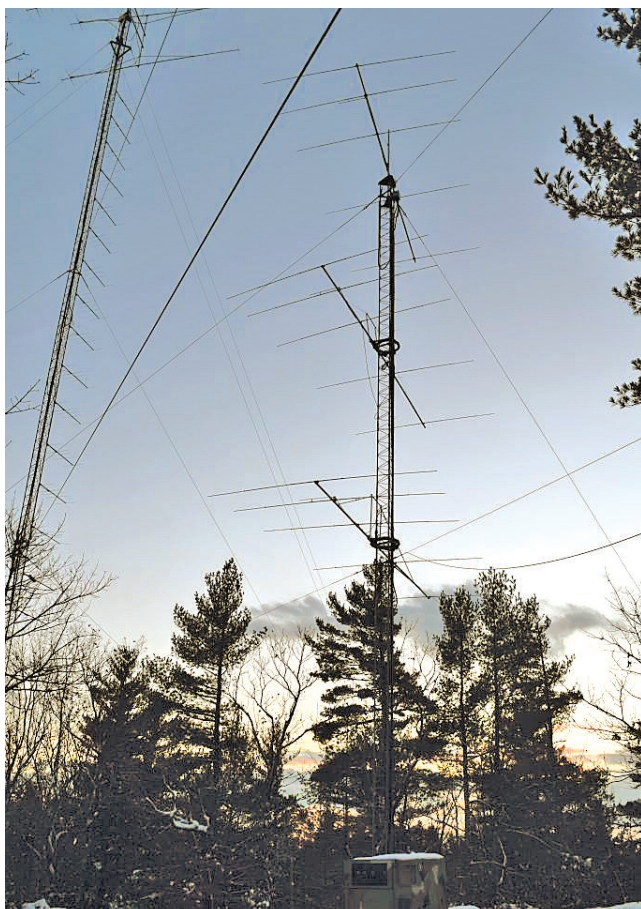

2017 ARRL 10-Meter Contest Results

The outcome of the event held December 9 – 10, 2017.

The first few hours of the 2017 10-Meter Contest were filled with heavy sporadic-E propagation. The rest of the weekend was not so fortunate — by Saturday morning the propagation was gone for good! [Maps courtesy of dxmaps.com]