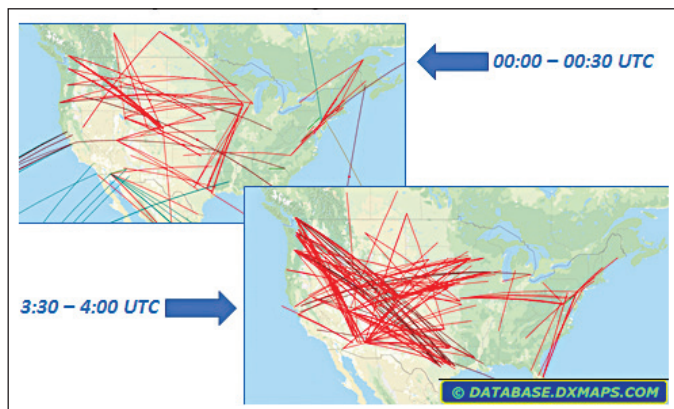

2017 ARRL 10-Meter Contest Results

The outcome of the event held December 9 – 10, 2017.

The first few hours of the 2017 10-Meter Contest were filled with heavy sporadic-E propagation. The rest of the weekend was not so fortunate — by Saturday morning the propagation was gone for good! [Maps courtesy of dxmaps.com]

K1WHS (K1BX, op) used this stack of three five-element Yagis to earn his Single Operator, Mixed Mode, High Power category win during the 2017 ARRL 10-Meter Contest.

Affiliated Club Competition

Club	Score	Entries
Unlimited		
Potomac Valley Radio Club	558,740	73
Minnesota Wireless Assn.	367,638	56
Medium		
Yankee Clipper Contest Club	528,756	46
Frankford Radio Club	394,334	33
Arizona Outlaws Contest Club	351,260	30
Florida Contest Group	283,884	48
Society of Midwest Contesters	245,814	49
Northern California Contest Club	219,694	25
Central Texas DX and Contest Club	151,620	7
Texas DX Society	70,712	7
Northeast Maryland Amateur Radio Contest Society	35,558	8
Alabama Contest Group	33,504	6
Mad River Radio Club	32,356	9
Contest Club Ontario	31,968	14
Hudson Valley Contesters and DXers	28,754	8
South East Contest Club	21,892	6
Kentucky Contest Group	21,232	4
Western Washington DX Club	20,664	6
Southern California Contest Club	16,324	18
Mother Lode DX/Contest Club	16,098	12
Willamette Valley DX Club	16,088	6
Sussex County ARC	11,504	3
Contoocook Valley Radio Club	9,110	3
DFW Contest Group	6,812	7
Maritime Contest Club	5,418	3
Big Sky Contesters	4,514	3
Rochester (NY) DX Assn.	4,398	6
Tennessee Contest Group	4,006	9
Order of Boiled Owls of New York	2,816	3
Six Meter Club of Chicago	1,372	6
Local		
Hampden County Radio Assn.	64,068	9
Kansas City Contest Club	37,640	4
Niagara Frontier Radiosport	25,552	5
Bristol (TN) ARC	2,658	4
Sunday Creek Amateur Radio Federation	1,896	6