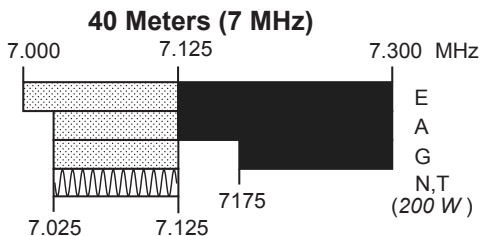

US Amateur Radio Bands

US AMATEUR POWER LIMITS

At all times, transmitter power should be kept down to that necessary to carry out the desired communications. Power is rated in watts PEP output. Except where noted, the maximum power output is **1500 Watts**.

Effective Date
February 23, 2007

Published by:
ARRL The national association for
AMATEUR RADIO™
www.arrl.org
225 Main Street, Newington, CT USA 06111-1494

Phone and Image modes are permitted between 7.075 and 7.100 MHz for FCC licensed stations in ITU Regions 1 and 3 and by FCC licensed stations in ITU Region 2 West of 130 degrees West longitude or South of 20 degrees North latitude. See Sections 97.305(c) and 97.307(f)(11). Novice and Technician licensees outside ITU Region 2 may use CW only between 7.025 and 7.075 MHz. See Section 97.301(e). These exemptions do not apply to stations in the continental US.