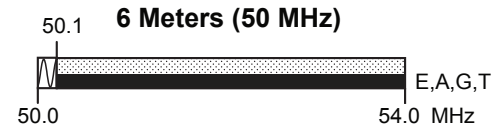

US Amateur Radio Bands

US AMATEUR POWER LIMITS

At all times, transmitter power should be kept down to that necessary to carry out the desired communications. Power is rated in watts PEP output. Except where noted, the maximum power output is **1500 Watts**.

Effective Date
February 23, 2007

Published by:
ARRL The national association for
AMATEUR RADIO™
www.arrl.org
225 Main Street, Newington, CT USA 06111-1494

Phone and Image modes are permitted between 7.075 and 7.100 MHz for FCC licensed stations in ITU Regions 1 and 3 and by FCC licensed stations in ITU Region 2 West of 130 degrees West longitude or South of 20 degrees North latitude. See Sections 97.305(c) and 97.307(f)(11). Novice and Technician licensees outside ITU Region 2 may use CW only between 7.025 and 7.075 MHz. See Section 97.301(e). These exemptions do not apply to stations in the continental US.