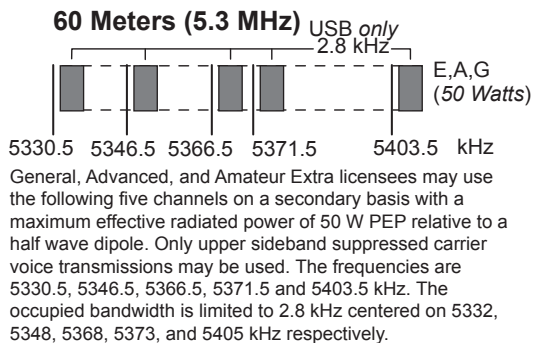

US Amateur Radio Bands

US AMATEUR POWER LIMITS

At all times, transmitter power should be kept down to that necessary to carry out the desired communications. Power is rated in watts PEP output. Except where noted, the maximum power output is **1500 Watts**.

Effective Date
February 23, 2007

Published by:
ARRL The national association for
AMATEUR RADIO™
www.arrl.org
225 Main Street, Newington, CT USA 06111-1494

Phone and Image modes are permitted between 7.075 and 7.100 MHz for FCC licensed stations in ITU Regions 1 and 3 and by FCC licensed stations in ITU Region 2 West of 130 degrees West longitude or South of 20 degrees North latitude. See Sections 97.305(c) and 97.307(f)(11). Novice and Technician licensees outside ITU Region 2 may use CW only between 7.025 and 7.075 MHz. See Section 97.301(e). These exemptions do not apply to stations in the continental US.