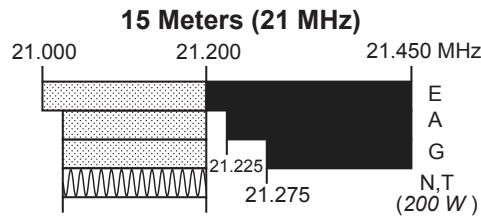

US Amateur Radio Bands

US AMATEUR POWER LIMITS

At all times, transmitter power should be kept down to that necessary to carry out the desired communications. Power is rated in watts PEP output. Except where noted, the maximum power output is **1500 Watts**.

Effective Date
February 23, 2007

Published by:
ARRL The national association for
AMATEUR RADIO™
www.arrl.org
225 Main Street, Newington, CT USA 06111-1494

Phone and Image modes are permitted between 7.075 and 7.100 MHz for FCC licensed stations in ITU Regions 1 and 3 and by FCC licensed stations in ITU Region 2 West of 130 degrees West longitude or South of 20 degrees North latitude. See Sections 97.305(c) and 97.307(f)(11). Novice and Technician licensees outside ITU Region 2 may use CW only between 7.025 and 7.075 MHz. See Section 97.301(e). These exemptions do not apply to stations in the continental US.