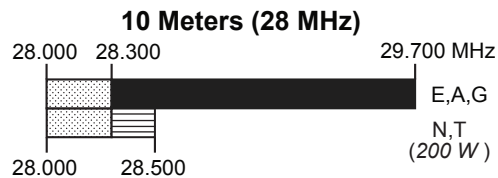

US Amateur Radio Bands

US AMATEUR POWER LIMITS

At all times, transmitter power should be kept down to that necessary to carry out the desired communications. Power is rated in watts PEP output. Except where noted, the maximum power output is **1500 Watts**.

Effective Date
February 23, 2007

Published by:
ARRL The national association for
AMATEUR RADIO™
www.arrl.org
225 Main Street, Newington, CT USA 06111-1494

Phone and Image modes are permitted between 7.075 and 7.100 MHz for FCC licensed stations in ITU Regions 1 and 3 and by FCC licensed stations in ITU Region 2 West of 130 degrees West longitude or South of 20 degrees North latitude. See Sections 97.305(c) and 97.307(f)(11). Novice and Technician licensees outside ITU Region 2 may use CW only between 7.025 and 7.075 MHz. See Section 97.301(e). These exemptions do not apply to stations in the continental US.