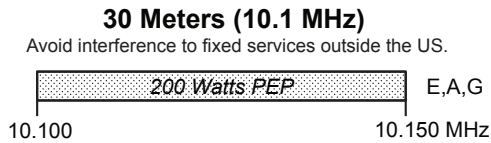

US Amateur Radio Bands

US AMATEUR POWER LIMITS

At all times, transmitter power should be kept down to that necessary to carry out the desired communications. Power is rated in watts PEP output. Except where noted, the maximum power output is **1500 Watts**.

Effective Date
February 23, 2007

Published by:
ARRL The national association for
AMATEUR RADIO™
www.arrl.org
225 Main Street, Newington, CT USA 06111-1494

Phone and Image modes are permitted between 7.075 and 7.100 MHz for FCC licensed stations in ITU Regions 1 and 3 and by FCC licensed stations in ITU Region 2 West of 130 degrees West longitude or South of 20 degrees North latitude. See Sections 97.305(c) and 97.307(f)(11). Novice and Technician licensees outside ITU Region 2 may use CW only between 7.025 and 7.075 MHz. See Section 97.301(e). These exemptions do not apply to stations in the continental US.

*Geographical and power restrictions may apply to all bands above 420 MHz. See *The ARRL Operating Manual* for information about your area.

All licensees except Novices are authorized all modes on the following frequencies:

2300-2310 MHz	10.0-10.5 GHz	122.25-123.0 GHz
2390-2450 MHz	24.0-24.25 GHz	134-141 GHz
3300-3500 MHz	47.0-47.2 GHz	241-250 GHz
5650-5925 MHz	76.0-81.0 GHz	All above 275 GHz

KEY

Note:

CW operation is permitted throughout all amateur bands except 60 meters.

MCW is authorized above 50.1 MHz, except for 219-220 MHz.

Test transmissions are authorized above 51 MHz, except for 219-220 MHz

- = RTTY and data
- = phone and image
- = CW only
- = SSB phone
- = USB phone only
- = Fixed digital message forwarding systems only

- E = Amateur Extra
- A = Advanced
- G = General
- T = Technician
- N = Novice

See *ARRLWeb* at www.arrl.org for more detailed band plans.

ARRL We're At Your Service