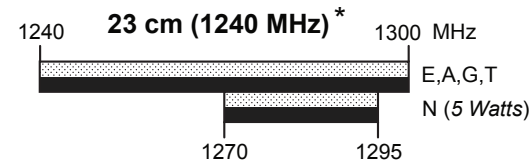

*Geographical and power restrictions may apply to all bands above 420 MHz. See *The ARRL Operating Manual* for information about your area.