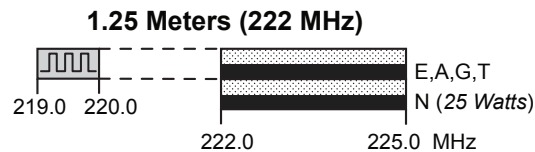

US Amateur Radio Bands

US AMATEUR POWER LIMITS

At all times, transmitter power should be kept down to that necessary to carry out the desired communications. Power is rated in watts PEP output. Except where noted, the maximum power output is **1500 Watts**.

Effective Date
February 23, 2007

Published by:
ARRL The national association for
AMATEUR RADIO™
www.arrl.org
225 Main Street, Newington, CT USA 06111-1494

Phone and Image modes are permitted between 7.075 and 7.100 MHz for FCC licensed stations in ITU Regions 1 and 3 and by FCC licensed stations in ITU Region 2 West of 130 degrees West longitude or South of 20 degrees North latitude. See Sections 97.305(c) and 97.307(f)(11). Novice and Technician licensees outside ITU Region 2 may use CW only between 7.025 and 7.075 MHz. See Section 97.301(e). These exemptions do not apply to stations in the continental US.

*Geographical and power restrictions may apply to all bands above 420 MHz. See *The ARRL Operating Manual* for information about your area.

All licensees except Novices are authorized all modes on the following frequencies:

2300-2310 MHz	10.0-10.5 GHz	122.25-123.0 GHz
2390-2450 MHz	24.0-24.25 GHz	134-141 GHz
3300-3500 MHz	47.0-47.2 GHz	241-250 GHz
5650-5925 MHz	76.0-81.0 GHz	All above 275 GHz

KEY

Note:

CW operation is permitted throughout all amateur bands except 60 meters.

MCW is authorized above 50.1 MHz, except for 219-220 MHz.

Test transmissions are authorized above 51 MHz, except for 219-220 MHz

- = RTTY and data
- = phone and image
- = CW only
- = SSB phone
- = USB phone only
- = Fixed digital message forwarding systems only

- E = Amateur Extra
- A = Advanced
- G = General
- T = Technician
- N = Novice

See *ARRLWeb* at www.arrl.org for more detailed band plans.

ARRL We're At Your Service