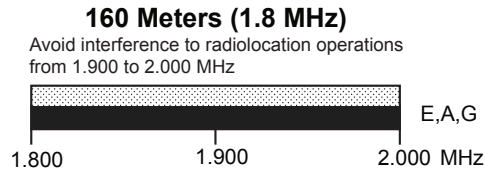

US Amateur Radio Bands

US AMATEUR POWER LIMITS

At all times, transmitter power should be kept down to that necessary to carry out the desired communications. Power is rated in watts PEP output. Except where noted, the maximum power output is **1500 Watts**.

Effective Date
February 23, 2007

Published by:
ARRL The national association for
AMATEUR RADIO™
www.arrl.org
225 Main Street, Newington, CT USA 06111-1494

Phone and Image modes are permitted between 7.075 and 7.100 MHz for FCC licensed stations in ITU Regions 1 and 3 and by FCC licensed stations in ITU Region 2 West of 130 degrees West longitude or South of 20 degrees North latitude. See Sections 97.305(c) and 97.307(f)(11). Novice and Technician licensees outside ITU Region 2 may use CW only between 7.025 and 7.075 MHz. See Section 97.301(e). These exemptions do not apply to stations in the continental US.