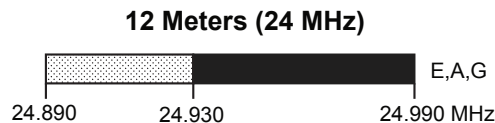

US Amateur Radio Bands

US AMATEUR POWER LIMITS

At all times, transmitter power should be kept down to that necessary to carry out the desired communications. Power is rated in watts PEP output. Except where noted, the maximum power output is **1500 Watts**.

Effective Date
February 23, 2007

Published by:
ARRL The national association for
AMATEUR RADIO™
www.arrl.org
225 Main Street, Newington, CT USA 06111-1494

Phone and Image modes are permitted between 7.075 and 7.100 MHz for FCC licensed stations in ITU Regions 1 and 3 and by FCC licensed stations in ITU Region 2 West of 130 degrees West longitude or South of 20 degrees North latitude. See Sections 97.305(c) and 97.307(f)(11). Novice and Technician licensees outside ITU Region 2 may use CW only between 7.025 and 7.075 MHz. See Section 97.301(e). These exemptions do not apply to stations in the continental US.