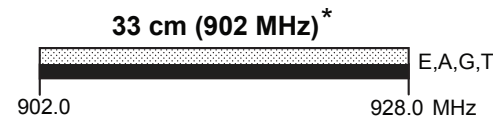

*Geographical and power restrictions may apply to all bands above 420 MHz. See *The ARRL Operating Manual* for information about your area.