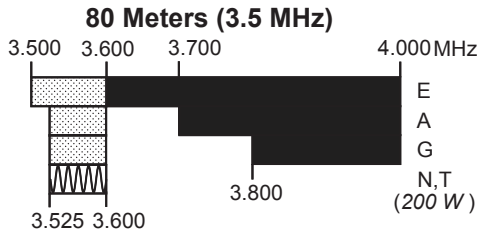

US Amateur Radio Bands

US AMATEUR POWER LIMITS

At all times, transmitter power should be kept down to that necessary to carry out the desired communications. Power is rated in watts PEP output. Except where noted, the maximum power output is **1500 Watts**.

Effective Date
February 23, 2007

Published by:
ARRL The national association for
AMATEUR RADIO™
www.arrl.org
225 Main Street, Newington, CT USA 06111-1494

Phone and Image modes are permitted between 7.075 and 7.100 MHz for FCC licensed stations in ITU Regions 1 and 3 and by FCC licensed stations in ITU Region 2 West of 130 degrees West longitude or South of 20 degrees North latitude. See Sections 97.305(c) and 97.307(f)(11). Novice and Technician licensees outside ITU Region 2 may use CW only between 7.025 and 7.075 MHz. See Section 97.301(e). These exemptions do not apply to stations in the continental US.