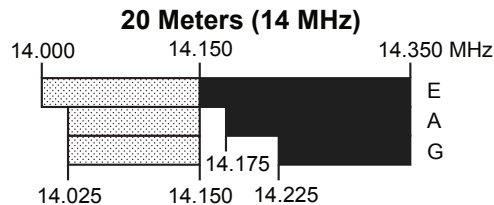

US Amateur Radio Bands

US AMATEUR POWER LIMITS

At all times, transmitter power should be kept down to that necessary to carry out the desired communications. Power is rated in watts PEP output. Except where noted, the maximum power output is **1500 Watts**.

Effective Date
February 23, 2007

Published by:
ARRL The national association for
AMATEUR RADIO™
www.arrl.org
225 Main Street, Newington, CT USA 06111-1494

Phone and Image modes are permitted between 7.075 and 7.100 MHz for FCC licensed stations in ITU Regions 1 and 3 and by FCC licensed stations in ITU Region 2 West of 130 degrees West longitude or South of 20 degrees North latitude. See Sections 97.305(c) and 97.307(f)(11). Novice and Technician licensees outside ITU Region 2 may use CW only between 7.025 and 7.075 MHz. See Section 97.301(e). These exemptions do not apply to stations in the continental US.