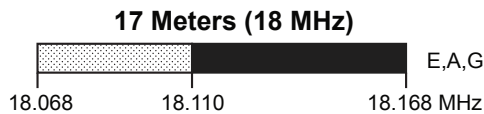

US Amateur Radio Bands

US AMATEUR POWER LIMITS

At all times, transmitter power should be kept down to that necessary to carry out the desired communications. Power is rated in watts PEP output. Except where noted, the maximum power output is **1500 Watts**.

Effective Date
February 23, 2007

Published by:
ARRL The national association for
AMATEUR RADIO™
www.arrl.org
225 Main Street, Newington, CT USA 06111-1494

Phone and Image modes are permitted between 7.075 and 7.100 MHz for FCC licensed stations in ITU Regions 1 and 3 and by FCC licensed stations in ITU Region 2 West of 130 degrees West longitude or South of 20 degrees North latitude. See Sections 97.305(c) and 97.307(f)(11). Novice and Technician licensees outside ITU Region 2 may use CW only between 7.025 and 7.075 MHz. See Section 97.301(e). These exemptions do not apply to stations in the continental US.

*Geographical and power restrictions may apply to all bands above 420 MHz. See *The ARRL Operating Manual* for information about your area.

All licensees except Novices are authorized all modes on the following frequencies:

2300-2310 MHz	10.0-10.5 GHz	122.25-123.0 GHz
2390-2450 MHz	24.0-24.25 GHz	134-141 GHz
3300-3500 MHz	47.0-47.2 GHz	241-250 GHz
5650-5925 MHz	76.0-81.0 GHz	All above 275 GHz

KEY

Note:

CW operation is permitted throughout all amateur bands except 60 meters.

MCW is authorized above 50.1 MHz, except for 219-220 MHz.

Test transmissions are authorized above 51 MHz, except for 219-220 MHz

- = RTTY and data
- = phone and image
- = CW only
- = SSB phone
- = USB phone only
- = Fixed digital message forwarding systems only

- E = Amateur Extra
- A = Advanced
- G = General
- T = Technician
- N = Novice

See *ARRLWeb* at www.arrl.org for more detailed band plans.

ARRL We're At Your Service